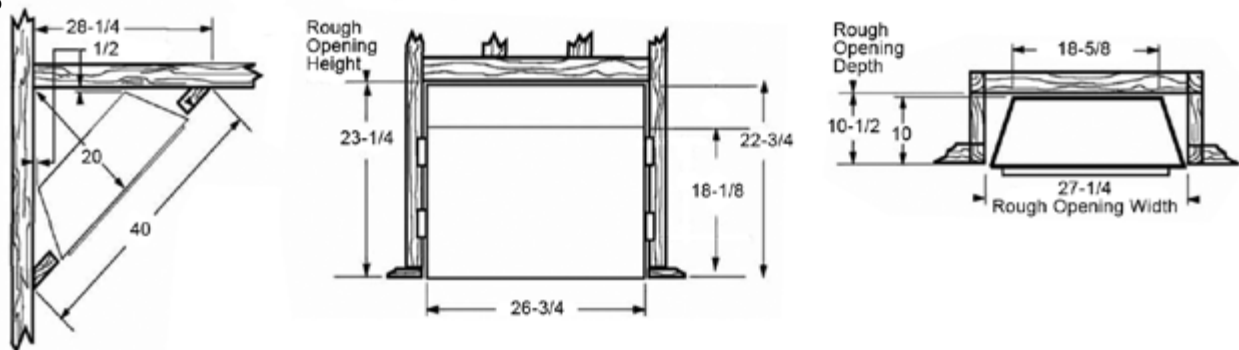

Modern Front*
Black enamel finish with gray tinted glass
36" w x 22-1/4" h

Insert Front*
Black finish
40" w x 27" h

* Will not fit with cabinet

Simplify Specifications

MODEL	HEIGHT		FRONT WIDTH		BACK WIDTH		DEPTH		VIEWING AREA	HEATER WATTAGE WATTS/HOUR	BTU/HOUR OUTPUT
	Actual	Framing	Actual	Framing	Actual	Framing	Actual	Framing			
SFE35	33-5/8	33-7/8	36-1/2	37	24	37	12-1/2	13	35 x 30-1/2	1,000	3,500
SFE26	22-3/4	23-1/4	26-3/4	27-1/4	18-5/8	27-1/4	10	10-1/2			

SFE-35

SFE-26

Dimensions above are in inches. Reference dimensions only. We recommend measuring individual units at installation. Assumes the use of 1/2" Sheetrock. NOTE: Combustible material is allowed over this dimension. Make sure you do NOT cover the decorative door opening.