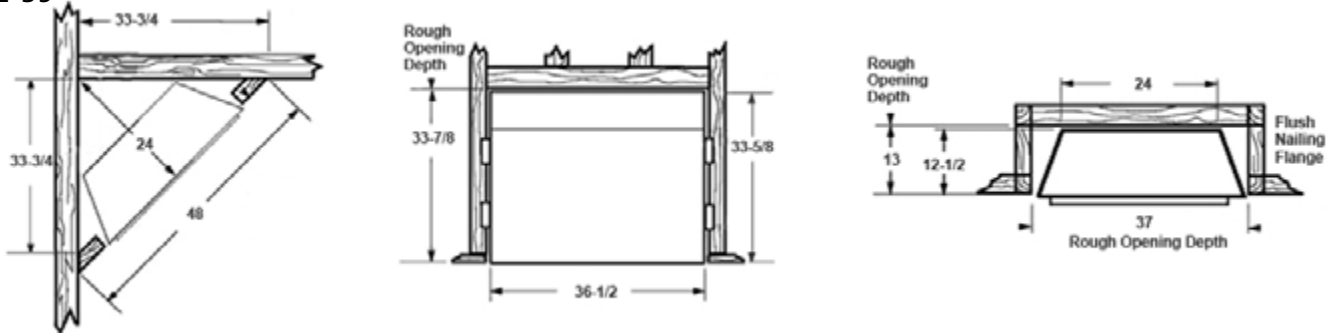

Modern Front*
Black enamel finish with gray tinted glass
36" w x 22-1/4" h

Insert Front*
Black finish
40" w x 27" h

* Will not fit with cabinet

Simplify Specifications

MODEL	HEIGHT		FRONT WIDTH		BACK WIDTH		DEPTH		VIEWING AREA	HEATER WATTAGE WATTS/HOUR	BTU/HOUR OUTPUT
	Actual	Framing	Actual	Framing	Actual	Framing	Actual	Framing			
SFE35	33-5/8	33-7/8	36-1/2	37	24	37	12-1/2	13	35 x 30-1/2	1,000	3,500
SFE26	22-3/4	23-1/4	26-3/4	27-1/4	18-5/8	27-1/4	10	10-1/2			

SFE-35

SFE-26

Dimensions above are in inches. Reference dimensions only. We recommend measuring individual units at installation. Assumes the use of 1/2" Sheetrock. NOTE: Combustible material is allowed over this dimension. Make sure you do NOT cover the decorative door opening.