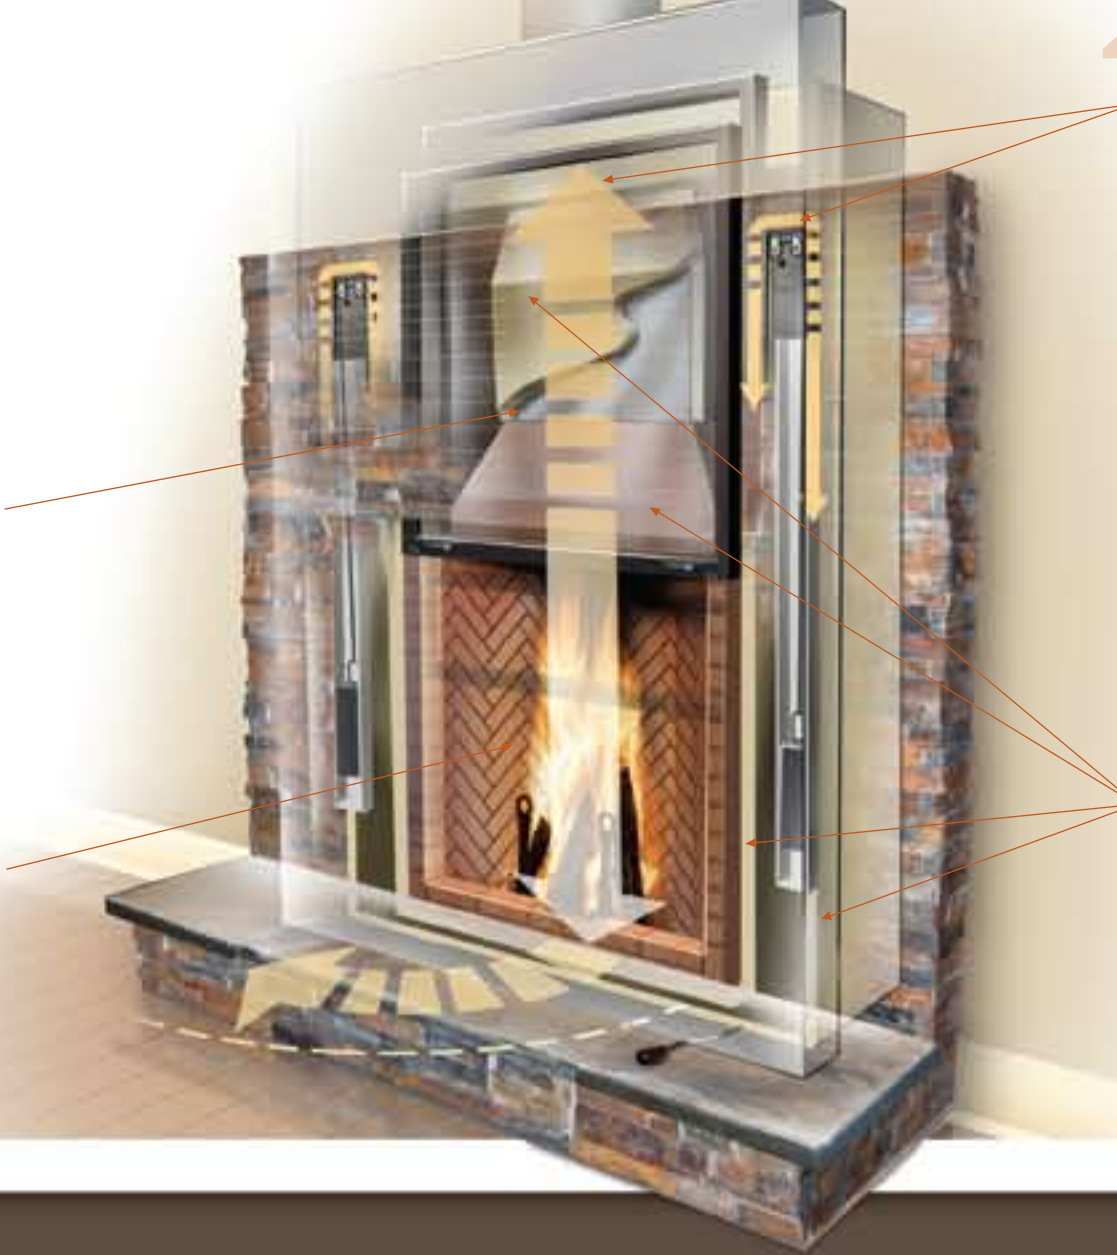

HOW IT WORKS

1 Count Rumford knew his stuff: we found that classic Rumford firebox proportions produced a vertical fire which concentrated hot combustion gasses while at the same time radiated heat back through the firebox for a hotter fire. Find the fascinating history of Count Rumford on our website.

2 We fabricated the Rumford throat from smooth low mass insulating refractory: this promotes smoother air flow into the throat of the firebox and prevents cool room air from lowering combustion temperatures.

3 Utilizing low mass insulating refractory throughout the unit resulted in hotter fires and lower emissions. Traditional firebrick is durable but it absorbs a lot of heat, making it difficult to achieve the high temperatures necessary for clean combustion.

4 The Renaissance's guillotine door system was designed to be the smoothest operating and sturdiest guillotine fireplace door ever made. When the door is closed emissions plummet to a level equivalent to an EPA certified stove.

The door is perfectly counterweighted so it can be raised and lowered with one finger and will stop smoothly at any point. The door lifts straight up and completely disappears within the facade above the fireplace, but can also be opened horizontally on a hinge so it can be cleaned easily.

5 Insulation, insulation, insulation: No magic here, the Renaissance Rumford™ burns clean because it burns hot. Lots of high temperature insulation is utilized, not only to keep the fire hot, but also to keep the outside of the unit cool and safe.

BUILT TO LAST

Every part of the Renaissance has been engineered to meet the highest standards for durability. Here are a few of the many features that make it so resilient.

CERAMIC GLASS HIDEAWAY DOOR

Making the mechanical components durable enough that they never need to be serviced requires expensive hardware, detailed engineering and precision laser fabrication. The entire guillotine mechanism can be removed and serviced at any time, even after the fireplace has been fully finished.

THE FIREBOX AND THROAT

The entire firebox and throat are lined with Skamol which is durable at the highest temperatures achieved in the Renaissance. Extensive (actually abusive) testing in our laboratory has indicated that not only will it withstand high temperatures; it will retain its shape and appearance when used on a daily basis.

HEAVY DUTY CONSTRUCTION

A typical pre-fabricated wood burning fireplace weighs less than 200lbs, often closer to 100. Much of the Renaissance's 600lbs comes from heavy steel construction, but it is still lightweight enough that it can sit on normal flooring and doesn't require a foundation. With 20 years of experience fabricating clean burning built-in stoves, we know how they are used, and abused, in the field. The Renaissance is engineered to be used on a daily basis and last as long as your home.

THE CHIMNEY

The Renaissance is certified with Model RIS chimney which is listed to UL 103HT, the most stringent UL Standard for wood burning chimneys. Model RIS has a lifetime replacement warranty, even in the event of a chimney fire.

BUILT-IN FIRE SCREEN

The built-in screen is easy to raise and lower and locks in place when raised. The mesh is fine enough that it won't take away from your view of the fire, but strong enough to stop a rolling log.