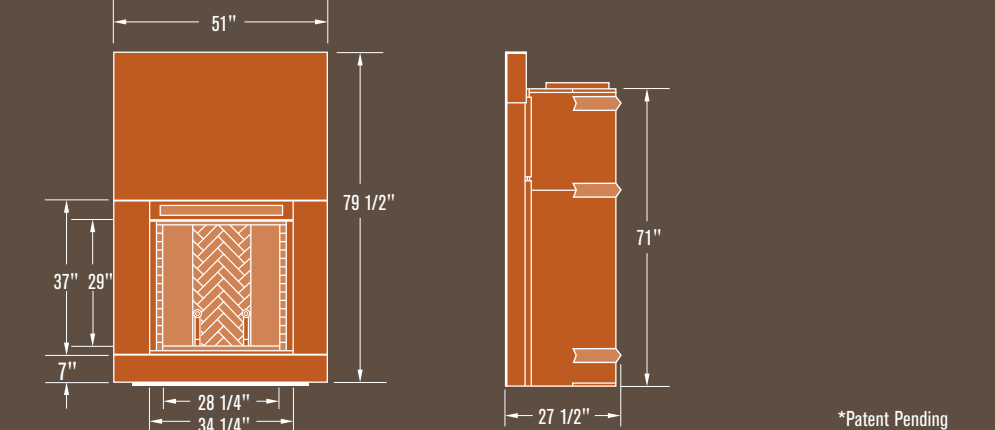

*Patent Pending