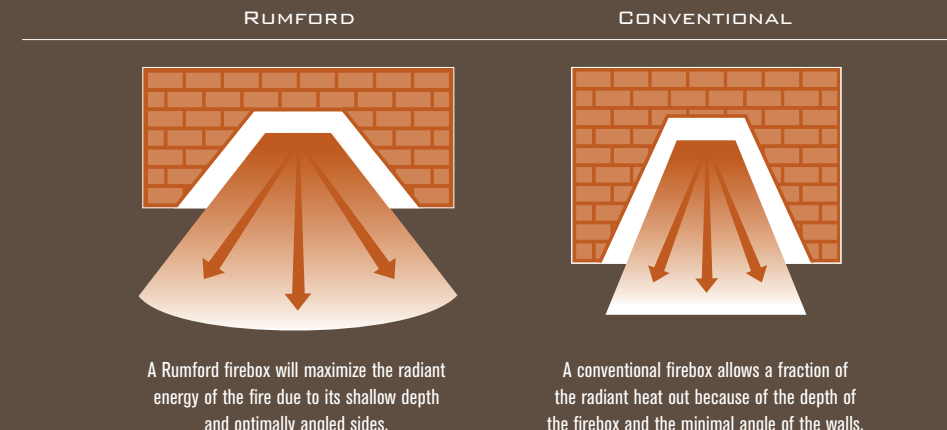

*Patent Pending