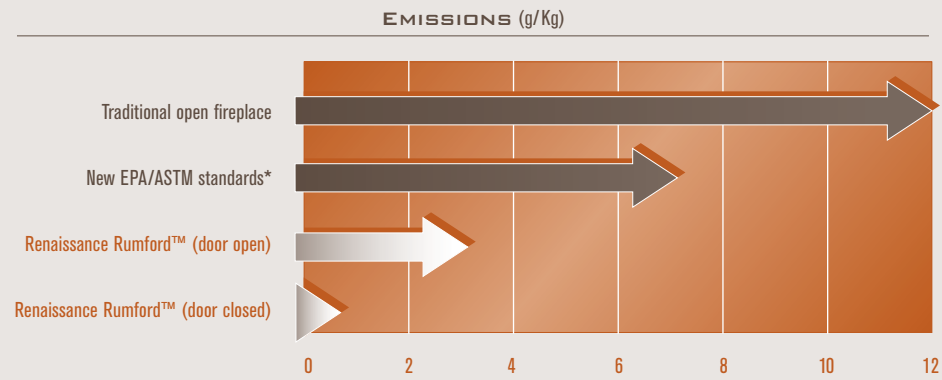

THE SECRET IS OUT

Why does the Renaissance burn so much more cleanly than a regular fireplace?

- The key to lowering emissions is to achieve and maintain very high temperatures which allow volatile gasses and particulates to burn. This is exactly how EPA certified wood burning stoves burn cleanly, but making it happen in an open fireplace is much more difficult.
- There's no simple solution or mystery technology! We've incorporated a wide range of features into the Renaissance that, when combined, make it the cleanest burning open fireplace ever made.
- The Ultimate Bonus is that cleaner fires are more beautiful fires. The Renaissance Rumford's™ fire is so incredibly tall, bright and lively that you need to see it to appreciate it. The Rumford firebox provides a vertical fire viewing experience superior to much larger conventional fireplaces. You can see a live burn on our website.
- The Renaissance is the first open fireplace of its kind; applying modern physics to an ancient element to produce breathtaking fires and a greener planet.