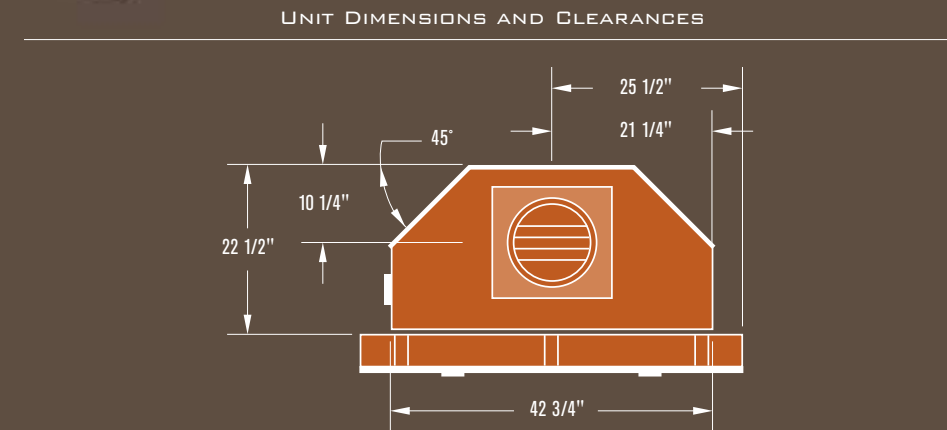

*Patent Pending