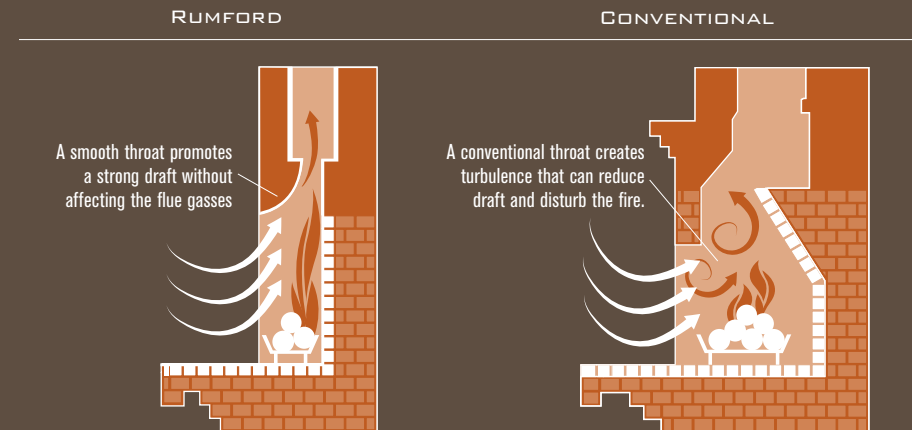

*Patent Pending