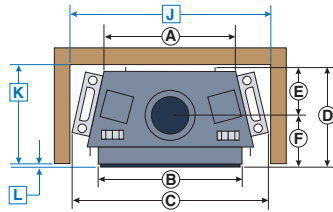

APPLIANCE DIMENSIONS AND MINIMUM COMBUSTIBLE FRAMING DIMENSIONS

APPLIANCE DIMENSIONS

(A)	28 9/16"	72.55 cm
(B)	31 1/2"	80.01 cm
(C)	43 1/2"	110.49 cm
(D)	22 5/16"	56.67 cm
(E)	10 3/4"	27.31 cm
(F)	11 9/16"	29.37 cm
(G)	28 3/16"	71.60 cm
(H)	32"	81.28 cm
(I)	40 1/4"	102.24 cm

MINIMUM COMBUSTIBLE FRAMING DIMENSIONS

(J)	44"	111.76 cm
(K)	21 3/4"	55.25 cm
(L)	3/4"	1.91 cm
(M)	55 1/2"	140.97 cm
(N)	28 3/16"	71.60 cm
(O)	78 1/2"	199.39 cm
(P)	40 1/2"	102.87 cm