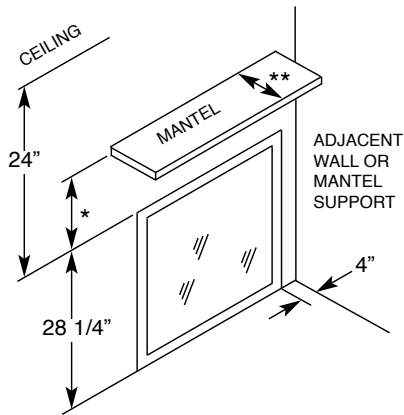

REF.	* MANTEL CLEARANCE	REF.	** MANTEL DEPTH
A	12"	D	12"
B	9"	E	6 3/4"
C	6"	F	1 1/2"

Canadit ENERGUIDE Look for the EnerGuide Gas Fireplace Energy Efficiency Rating in this brochure Based on CSA #4.1-02	BTU INPUT	NG	LP	
	HIGH	35,000	35,000	
LOW	27,000	27,000		
EnerGuide Rating	36.09%	36.09%