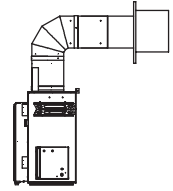

TOWN & COUNTRY FIREPLACES

MANTEL CLEARANCES

REF.	* MANTEL CLEARANCE	REF.	** MANTEL DEPTH
A	12"	D	12"
B	9"	E	6 3/4"
C	6"	F	1 1/2"

Canadit ENERGUIDE Look for the EnerGuide Gas Fireplace Energy Efficiency Rating in this brochure Based on CSA #4.1-02	BTU INPUT	NG	LP	
	HIGH	35,000	35,000	
LOW	27,000	27,000		
EnerGuide Rating	36.09%	36.09%		

APPLIANCE DIMENSIONS AND MINIMUM COMBUSTIBLE FRAMING DIMENSIONS

APPLIANCE DIMENSIONS

(A)	28 9/16"	72.55 cm
(B)	31 1/2"	80.01 cm
(C)	43 1/2"	110.49 cm
(D)	22 5/16"	56.67 cm
(E)	10 3/4"	27.31 cm
(F)	11 9/16"	29.37 cm
(G)	28 3/16"	71.60 cm
(H)	32"	81.28 cm
(I)	40 1/4"	102.24 cm

MINIMUM COMBUSTIBLE FRAMING DIMENSIONS

(J)	44"	111.76 cm
(K)	21 3/4"	55.25 cm
(L)	3/4"	1.91 cm
(M)	55 1/2"	140.97 cm
(N)	28 3/16"	71.60 cm
(O)	78 1/2"	199.39 cm
(P)	40 1/2"	102.87 cm

Town & Country's comprehensive Warranty assures you of a lifetime of warmth and pleasure

TOWN & COUNTRY VENTING

Roof or wall termination up to 68'

(See Instruction Manual for rise/run combinations)

TOWN & COUNTRY POWER VENT

Optional Power Venting allows up to 66' vertical or horizontal runs with up to six 90° elbows, including runs up to 3' below the unit.

OPTIONAL REMOTE HEAT KIT

Optional Remote Heat Kit, with Variable-Speed Fan, controls heat flow from your Town & Country Fireplace to the room or transfers it to an adjacent room.

FIND A TOWN & COUNTRY FIREPLACE RETAILER AT www.townandcountryfireplaces.net/showroom

ARCHITECT, DESIGNER AND BUILDER RESOURCES AT www.townandcountryfireplaces.net

OR EMAIL sales@townandcountryfireplaces.net

TOWN & COUNTRY
FIREPLACES™