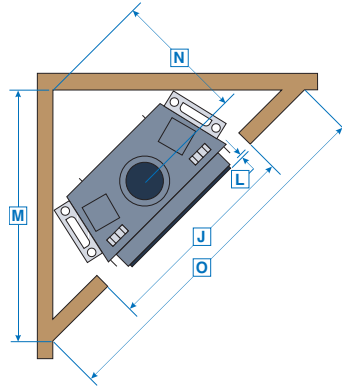

APPLIANCE DIMENSIONS AND MINIMUM COMBUSTIBLE FRAMING DIMENSIONS