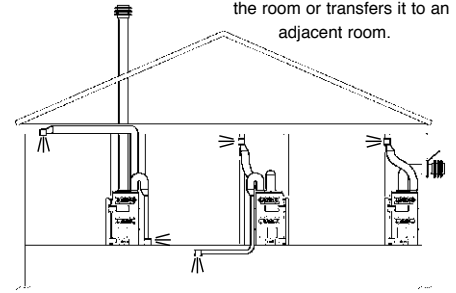

OPTIONAL REMOTE HEAT KIT

Optional Remote Heat Kit, with Variable-Speed Fan, controls heat flow from your Town & Country Fireplace to the room or transfers it to an adjacent room.