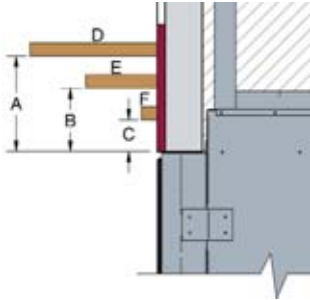

TOWN & COUNTRY FIREPLACES

MANTEL CLEARANCES