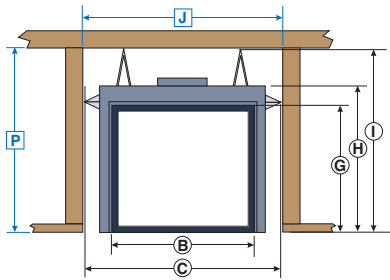

APPLIANCE DIMENSIONS AND MINIMUM COMBUSTIBLE FRAMING DIMENSIONS

APPLIANCE DIMENSIONS

(A)	28 9/16"	72.55 cm
(B)	31 1/2"	80.01 cm
(C)	43 1/2"	110.49 cm
(D)	22 5/16"	56.67 cm
(E)	10 3/4"	27.31 cm
(F)	11 9/16"	29.37 cm
(G)	28 3/16"	71.60 cm
(H)	32"	81.28 cm
(I)	40 1/4"	102.24 cm

MINIMUM COMBUSTIBLE FRAMING DIMENSIONS

(J)	44"	111.76 cm
(K)	21 3/4"	55.25 cm
(L)	3/4"	1.91 cm
(M)	55 1/2"	140.97 cm
(N)	28 3/16"	71.60 cm
(O)	78 1/2"	199.39 cm
(P)	40 1/2"	102.87 cm