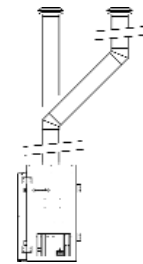

TC54 VERTICAL TERMINATION VENTING

Vent to a roof terminal up to 48' from the fireplace with standard TC8X11 venting

(See Instruction Manual for rise/run combinations)

TC54 HORIZONTAL TERMINATION VENTING

High Capacity Power Vent System, with standard TC8X11 Venting, reaches a wall-mounted terminal up to 66' from the fireplace with up to six 90° elbows, including runs 3' below the unit.