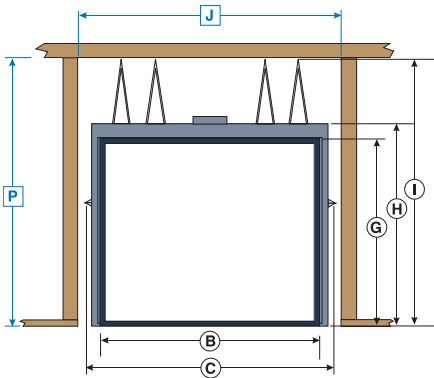

APPLIANCE DIMENSIONS AND MINIMUM COMBUSTIBLE FRAMING DIMENSIONS

APPLIANCE DIMENSIONS

(A)	35 5/16"	89.69 cm
(B)	53 9/16"	136.05 cm
(C)	59"	149.86 cm
(D)	31 1/16"	78.90 cm
(E)	16 7/16"	41.75 cm
(F)	14 5/8"	37.15 cm
(G)	44 1/8"	112.08 cm
(H)	48 1/8"	122.24 cm
(I)	63 7/8"	162.24 cm

MINIMUM COMBUSTIBLE FRAMING DIMENSIONS

(J)	63 3/4"	161.93 cm
(K)	30 1/2"	77.47 cm
(L)	3/4"	1.91 cm
(M)	69 7/8"	176.53 cm
(N)	33 1/8"	84.14 cm
(O)	98 7/8"	251.14 cm
(P)	64 1/4"	163.20 cm

Town & Country's comprehensive Warranty assures you of a lifetime of warmth and pleasure

TC54 VERTICAL TERMINATION VENTING

Vent to a roof terminal up to 48' from the fireplace with standard TC8X11 venting

(See Instruction Manual for rise/run combinations)

TC54 HORIZONTAL TERMINATION VENTING

High Capacity Power Vent System, with standard TC8X11 Venting, reaches a wall-mounted terminal up to 66' from the fireplace with up to six 90° elbows, including runs 3' below the unit.