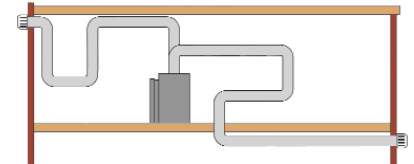

TOWN & COUNTRY FIREPLACES

MANTEL CLEARANCES

REF.	* MANTEL CLEARANCE	REF.	** MANTEL DEPTH
A	17"	D	12"
B	15"	E	6"
C	12"	F	1"

A 18" DEEP, 2" THICK, NON-COMBUSTIBLE HEARTH MUST BE PLACED IN FRONT OF THE FULL WIDTH OF THE GLASS

Canada ENERGUIDE Look for the EnerGuide Gas Fireplace Energy Efficiency Rating in this brochure Based on CSA P.4.1-02	BTU INPUT	NG	LP	
	HIGH	93,000	93,000	
LOW	67,000	67,000		
EnerGuide Rating	32.28%	32.28%		

APPLIANCE DIMENSIONS AND MINIMUM COMBUSTIBLE FRAMING DIMENSIONS

APPLIANCE DIMENSIONS

(A)	35 5/16"	89.69 cm
(B)	53 9/16"	136.05 cm
(C)	59"	149.86 cm
(D)	31 1/16"	78.90 cm
(E)	16 7/16"	41.75 cm
(F)	14 5/8"	37.15 cm
(G)	44 1/8"	112.08 cm
(H)	48 1/8"	122.24 cm
(I)	63 7/8"	162.24 cm

MINIMUM COMBUSTIBLE FRAMING DIMENSIONS

(J)	63 3/4"	161.93 cm
(K)	30 1/2"	77.47 cm
(L)	3/4"	1.91 cm
(M)	69 7/8"	176.53 cm
(N)	33 1/8"	84.14 cm
(O)	98 7/8"	251.14 cm
(P)	64 1/4"	163.20 cm

Town & Country's comprehensive Warranty assures you of a lifetime of warmth and pleasure

TC54 VERTICAL TERMINATION VENTING

Vent to a roof terminal up to 48' from the fireplace with standard TC8X11 venting

(See Instruction Manual for rise/run combinations)

TC54 HORIZONTAL TERMINATION VENTING

High Capacity Power Vent System, with standard TC8X11 Venting, reaches a wall-mounted terminal up to 66' from the fireplace with up to six 90° elbows, including runs 3' below the unit.

OPTIONAL REMOTE HEAT KIT

Optional Remote Heat Kit, with Variable-Speed Fan, controls heat flow from your Town & Country Fireplace to the room or transfers it to an adjacent room.

FIND A TOWN & COUNTRY FIREPLACE RETAILER AT www.townandcountryfireplaces.net/showroom.php

ARCHITECT, DESIGNER AND BUILDER RESOURCES AT www.townandcountryfireplaces.net

OR EMAIL sales@townandcountryfireplaces.net