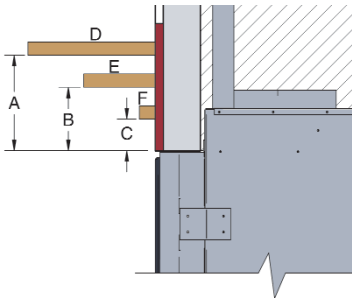

TOWN & COUNTRY FIREPLACES

MANTEL CLEARANCES

REF.	* MANTEL CLEARANCE	REF.	** MANTEL DEPTH
A	17"	D	12"
B	15"	E	6"
C	12"	F	1"