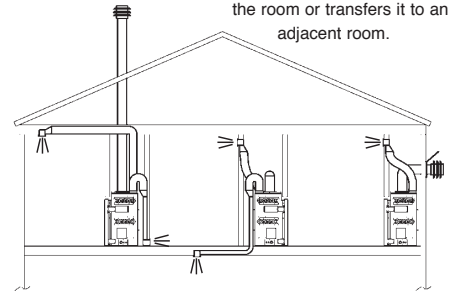

OPTIONAL REMOTE HEAT KIT

Optional Remote Heat Kit, with Variable-Speed Fan, controls heat flow from your Town & Country Fireplace to the room or transfers it to an adjacent room.