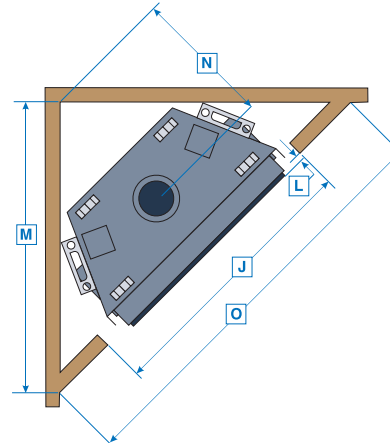

APPLIANCE DIMENSIONS AND MINIMUM COMBUSTIBLE FRAMING DIMENSIONS

APPLIANCE DIMENSIONS

(A)	35 5/16"	89.69 cm
(B)	53 9/16"	136.05 cm
(C)	59"	149.86 cm
(D)	31 1/16"	78.90 cm
(E)	16 7/16"	41.75 cm
(F)	14 5/8"	37.15 cm
(G)	44 1/8"	112.08 cm
(H)	48 1/8"	122.24 cm
(I)	63 7/8"	162.24 cm

MINIMUM COMBUSTIBLE FRAMING DIMENSIONS

(J)	63 3/4"	161.93 cm
(K)	30 1/2"	77.47 cm
(L)	3/4"	1.91 cm
(M)	69 7/8"	176.53 cm
(N)	33 1/8"	84.14 cm
(O)	98 7/8"	251.14 cm
(P)	64 1/4"	163.20 cm

Town & Country's comprehensive Warranty assures you of a lifetime of warmth and pleasure

TC54 VERTICAL TERMINATION VENTING

Vent to a roof terminal up to 48' from the fireplace with standard TC8X11 venting

(See Instruction Manual for rise/run combinations)

TC54 HORIZONTAL TERMINATION VENTING

High Capacity Power Vent System, with standard TC8X11 Venting, reaches a wall-mounted terminal up to 66' from the fireplace with up to six 90° elbows, including runs 3' below the unit.