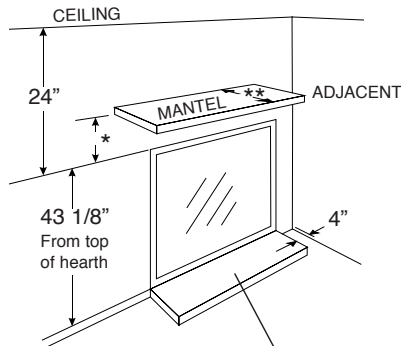

A 18" DEEP, 2" THICK, NON-COMBUSTIBLE HEARTH MUST BE PLACED IN FRONT OF THE FULL WIDTH OF THE GLASS

Canada ENERGUIDE Look for the EnerGuide Gas Fireplace Energy Efficiency Rating in this brochure Based on CSA P.4.1-02	BTU INPUT	NG	LP	
	HIGH	93,000	93,000	
LOW	67,000	67,000		
EnerGuide Rating	32.28%	32.28%