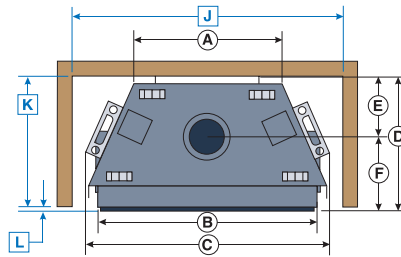

APPLIANCE DIMENSIONS AND MINIMUM COMBUSTIBLE FRAMING DIMENSIONS

APPLIANCE DIMENSIONS

(A)	35 5/16"	89.69 cm
(B)	53 9/16"	136.05 cm
(C)	59"	149.86 cm
(D)	31 1/16"	78.90 cm
(E)	16 7/16"	41.75 cm
(F)	14 5/8"	37.15 cm
(G)	44 1/8"	112.08 cm
(H)	48 1/8"	122.24 cm
(I)	63 7/8"	162.24 cm

MINIMUM COMBUSTIBLE FRAMING DIMENSIONS

(J)	63 3/4"	161.93 cm
(K)	30 1/2"	77.47 cm
(L)	3/4"	1.91 cm
(M)	69 7/8"	176.53 cm
(N)	33 1/8"	84.14 cm
(O)	98 7/8"	251.14 cm
(P)	64 1/4"	163.20 cm